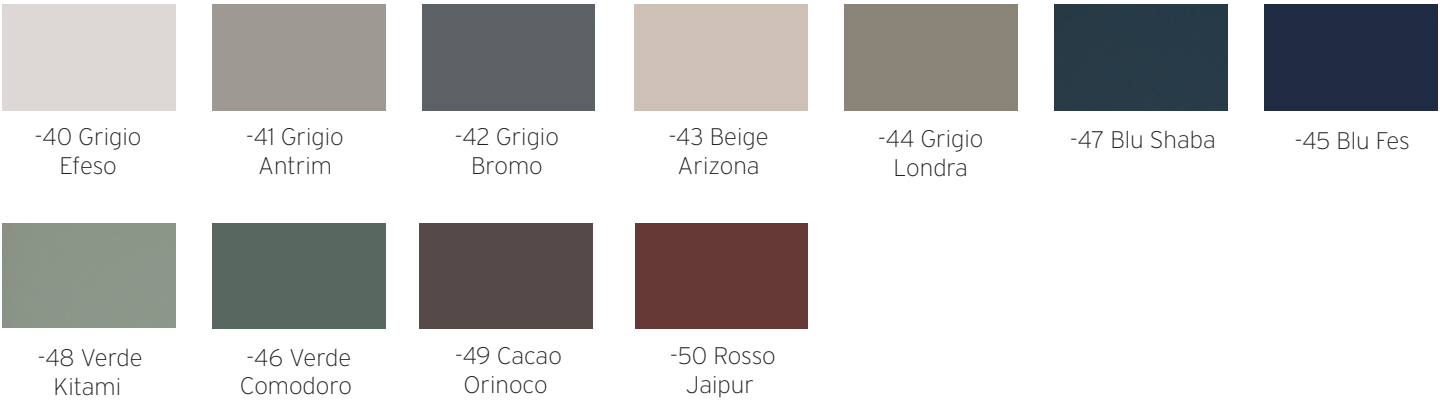

Fenix Powder Coats - *color matched to FENIX®*