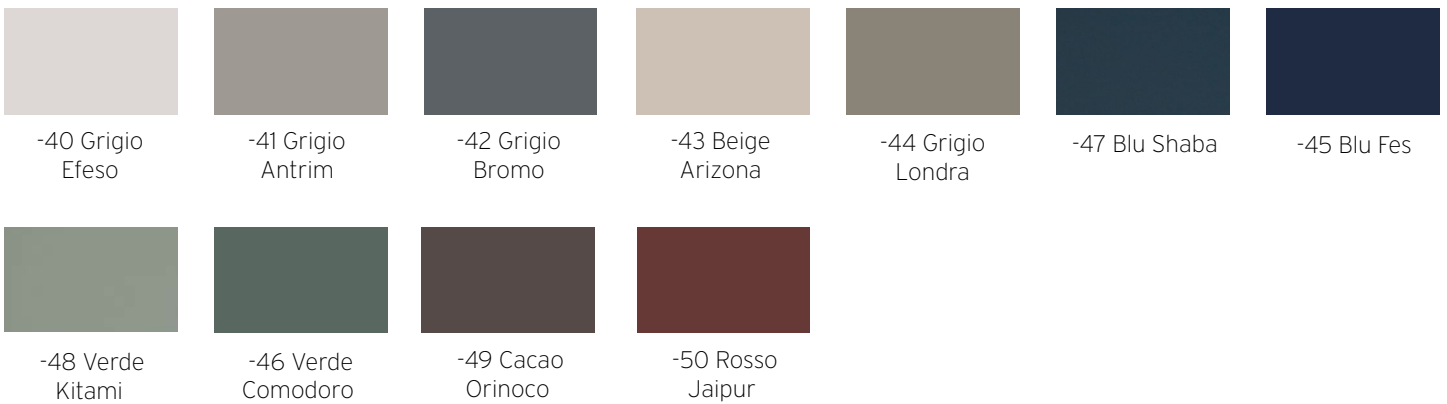

20 Clear
Walnut

21 Light Grey
Walnut

22 Classic
Walnut

23 Mocha
Walnut

24 Midnight
Walnut

Acrylic

White

FENIX® Innovative Materials

Bianco Kos

Grigio Efeso

Grigio Antrim

Grigio Bromo

Beige Arizona

Grigio Londra

Cacao Orinoco

Rosso Jaipur

Blu Shaba

Blu Fes

Verde Kitami

Verde Comodoro

Nero Ingo

Powder Coats

Neutral Powder Coats

Pearl Powder Coats

Fenix Powder Coats - *color matched to FENIX®*

Color Trend Powder Coats