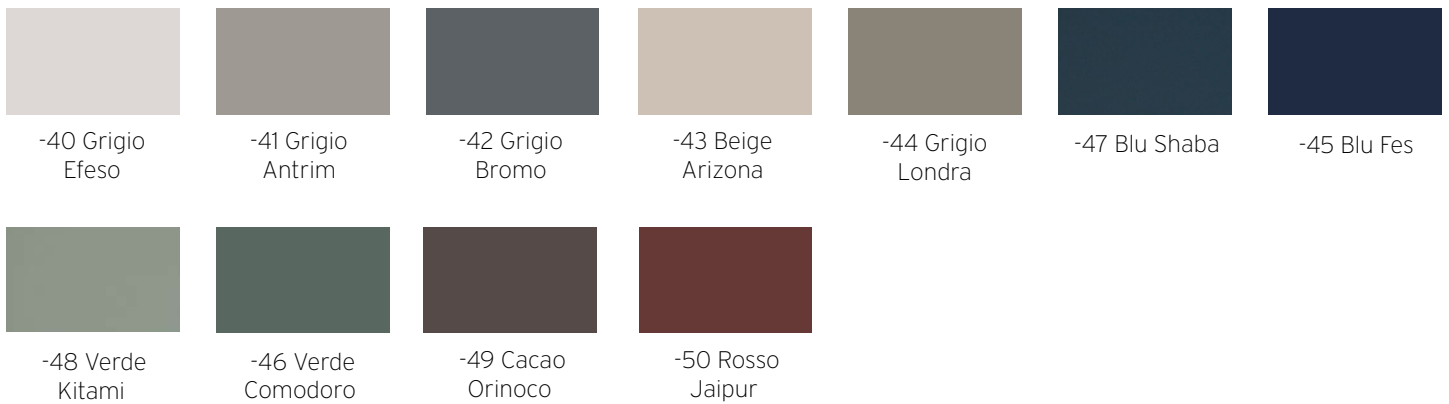

W2134 D762 H1067 W2134 D914 H1067

W2438 D762 H1067 W2438 D914 H1067

W2591 D762 H1067 W2591 D914 H1067

Ash Veneer

30 Vanilla Ash

31 Natural Ash

32 Sand Ash

33 Toasted Ash

ASH Solid Wood
-Light Ash

OAK Solid Wood

WALNUT Solid Wood

FENIX® Innovative Materials

Bianco Kos

Grigio Efeso

Grigio Antrim

Grigio Bromo

Beige Arizona

Grigio Londra

Cacao Orinoco

Rosso Jaipur

Blu Shaba

Blu Fes

Verde Kitami

Verde Comodoro

Nero Ingo

All Fenix have ABS Edgebands to match top.

Powder Coats

Neutral Powder Coats

Pearl Powder Coats

Fenix Powder Coats - *color matched to FENIX®*

Color Trend Powder Coats