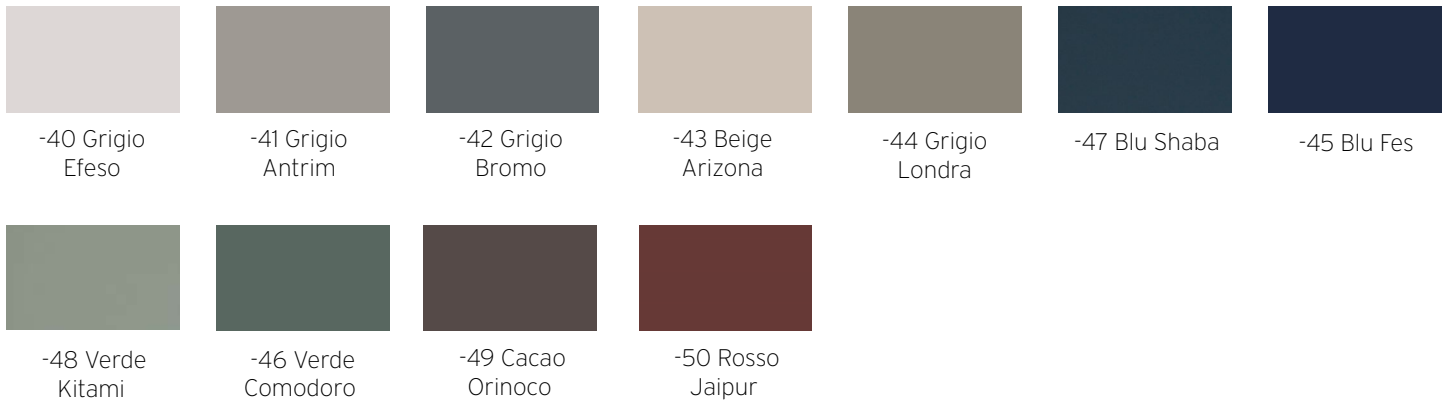

Ash Veneer

30 Vanilla Ash

31 Natural Ash

32 Sand Ash

33 Toasted Ash

Oak Veneer

10 Alabaster
White Oak

11 Light Oak

22 Classic
Walnut

23 Mocha
Walnut

24 Midnight
Walnut

FENIX® Innovative Materials

Bianco Kos

Grigio Efeso

Grigio Antrim

Grigio Bromo

Beige Arizona

Grigio Londra

Cacao Orinoco

Rosso Jaipur

Blu Shaba

Blu Fes

Verde Kitami

Verde Comodoro

Nero Ingo

Powder Coats

Neutral Powder Coats

Pearl Powder Coats

Fenix Powder Coats - *color matched to FENIX®*

Color Trend Powder Coats