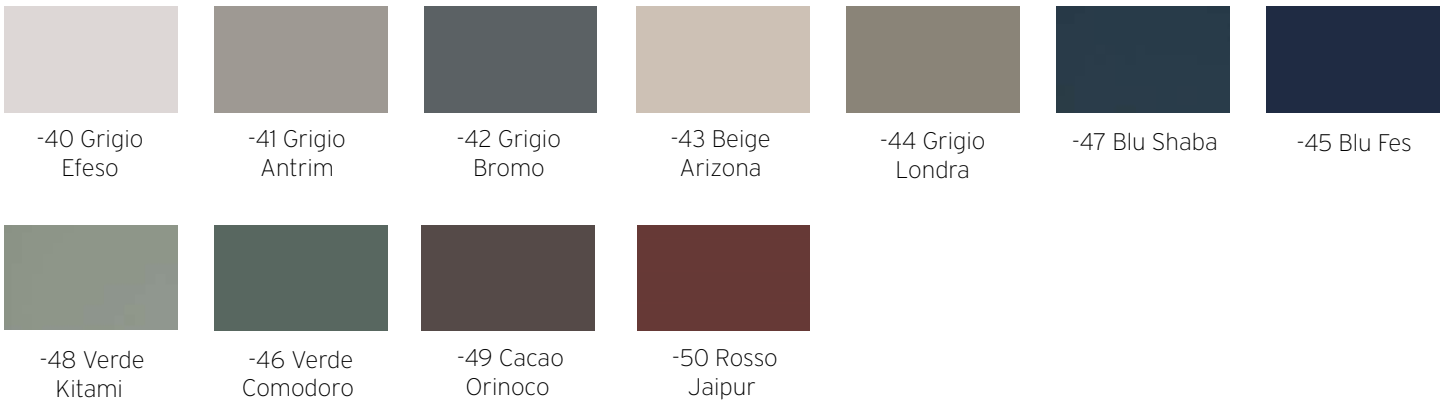

3シーター： W2477 D800 H730 SH432

Powder Coats

Neutral Powder Coats

Pearl Powder Coats

Fenix Powder Coats - *color matched to FENIX®*

Color Trend Powder Coats