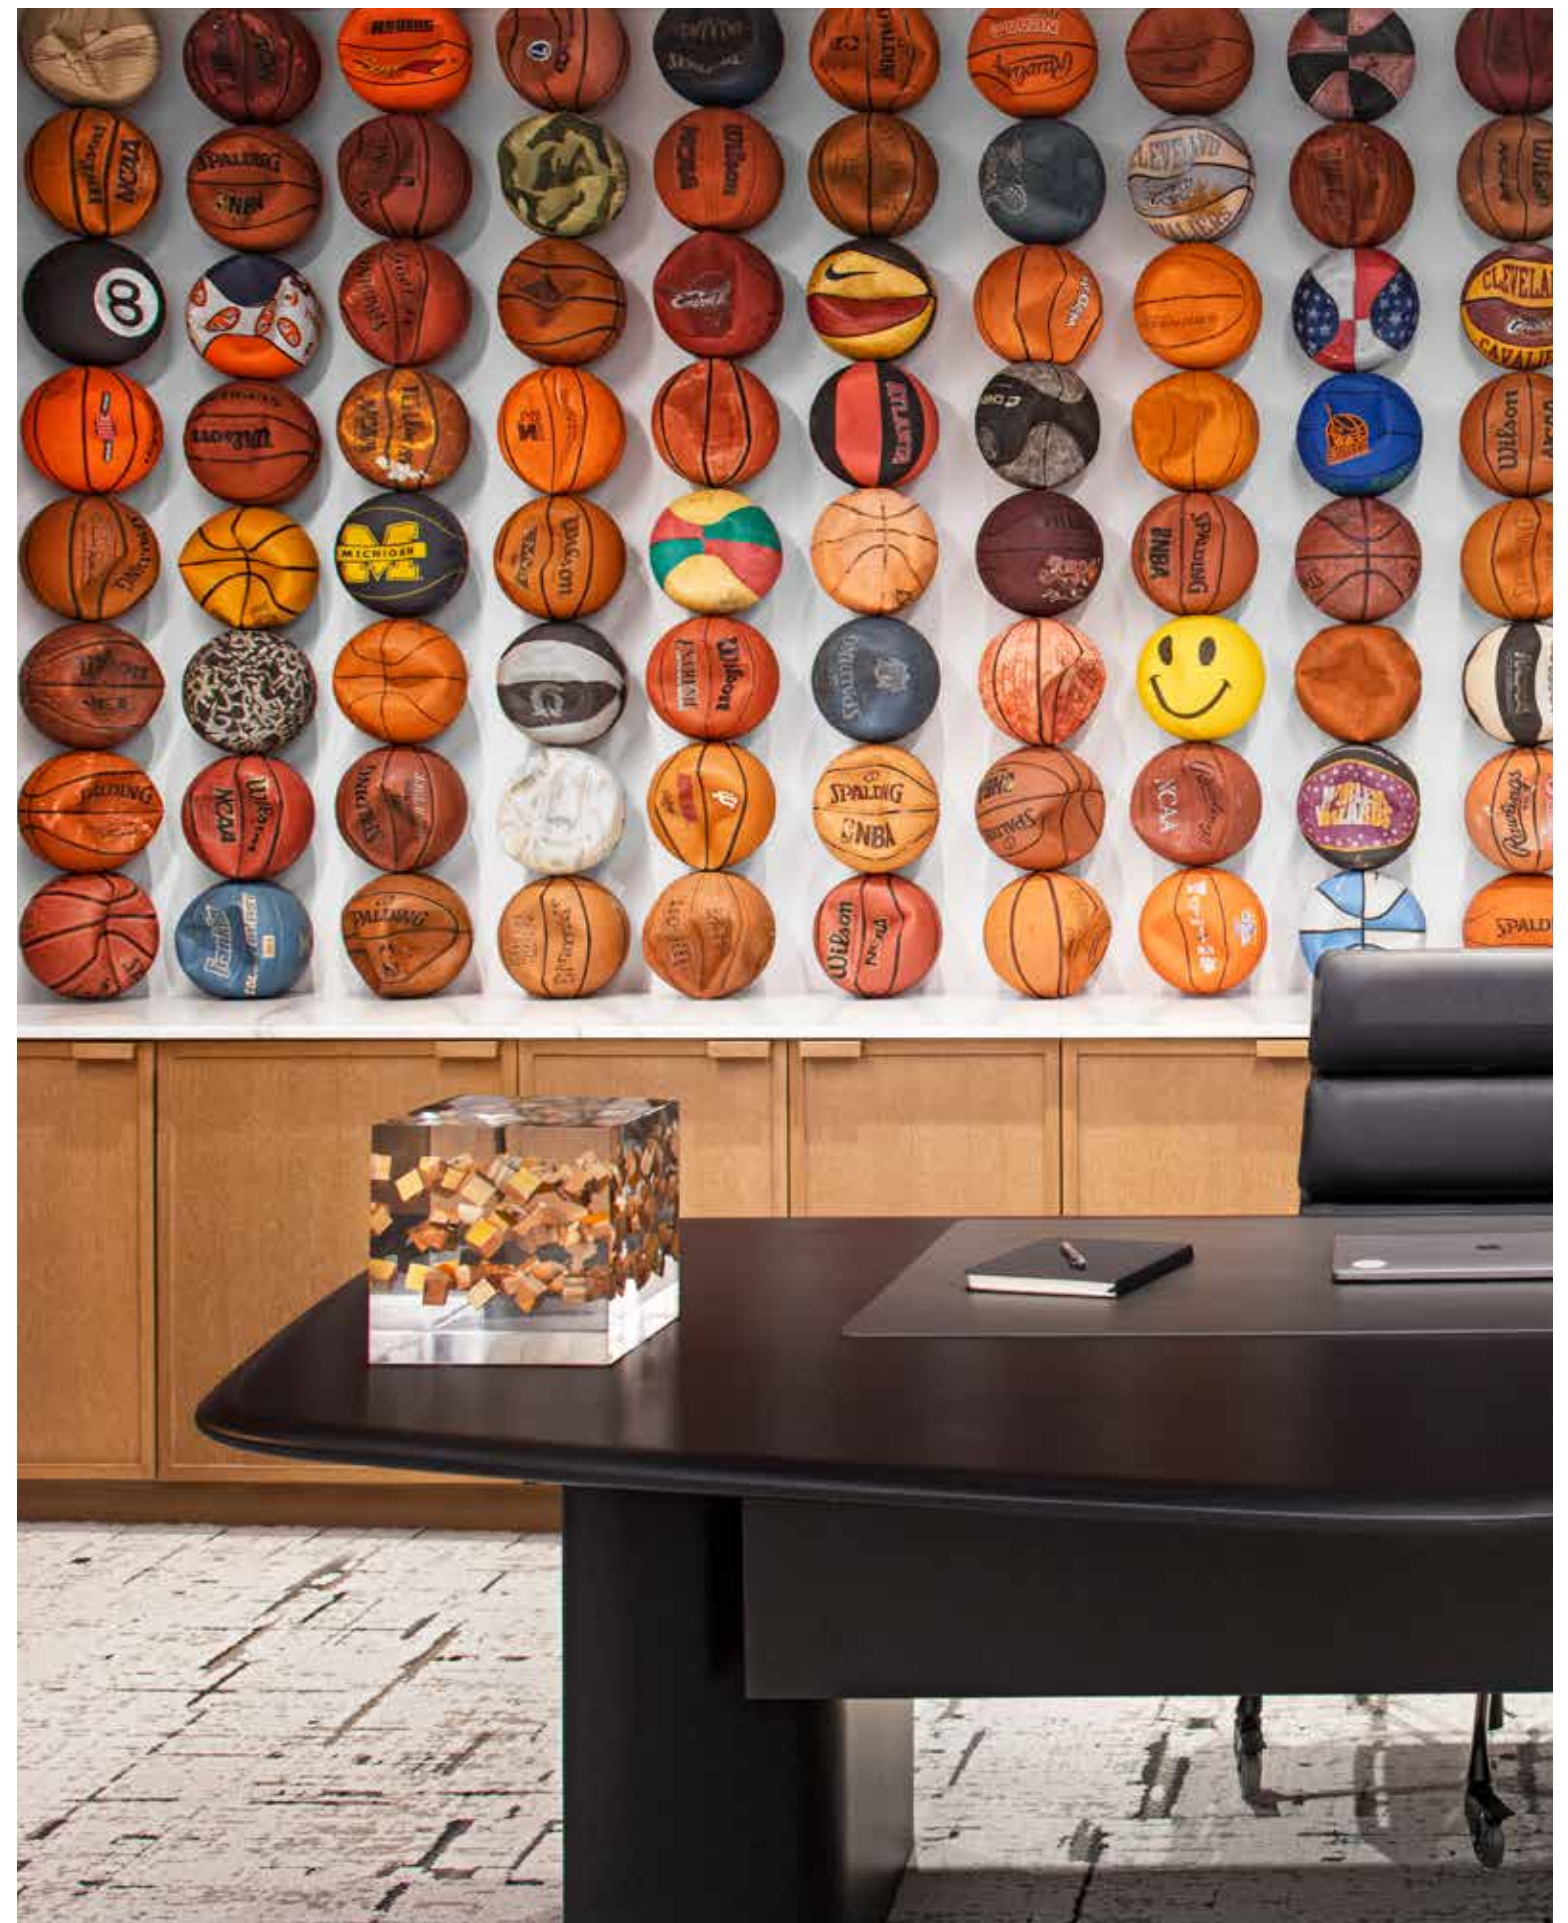

Pages 110-111

Confidential Law Firm, Washington, D.C., USA
Perkins & Will, Washington, D.C.
Haven + Material Matters Collections, Honest (Carpet Tile 5T236) in Greige (35516) and Fringe (Carpet Tile 5T038) in Delicate (37515)
Photography by Eric Laignel Photography

Pages 112-113

Garena Headquarters, Shanghai
HLW Architecture, Shanghai
Haven Collection, Honest (Carpet Tile 5T236) in Rosewood (35870)
Photography by Leo Gao

Pages 120-121

Rock Ventures & Rock Family of Companies Headquarters, Detroit, Michigan, USA
Ghafari + Pophouse, Detroit
Community Collection, Exchange (Carpet Tile 5T304) in Argan (01100)
Photography by John D'Angelo

Pages 122-123

Aspen Properties, Calgary, Alberta, Canada
Make Design Lab, Calgary
Haven Collection, Identity (Carpet Tile 5T237) in Fog (35518)
Photography by Lindsay Nichols Photography