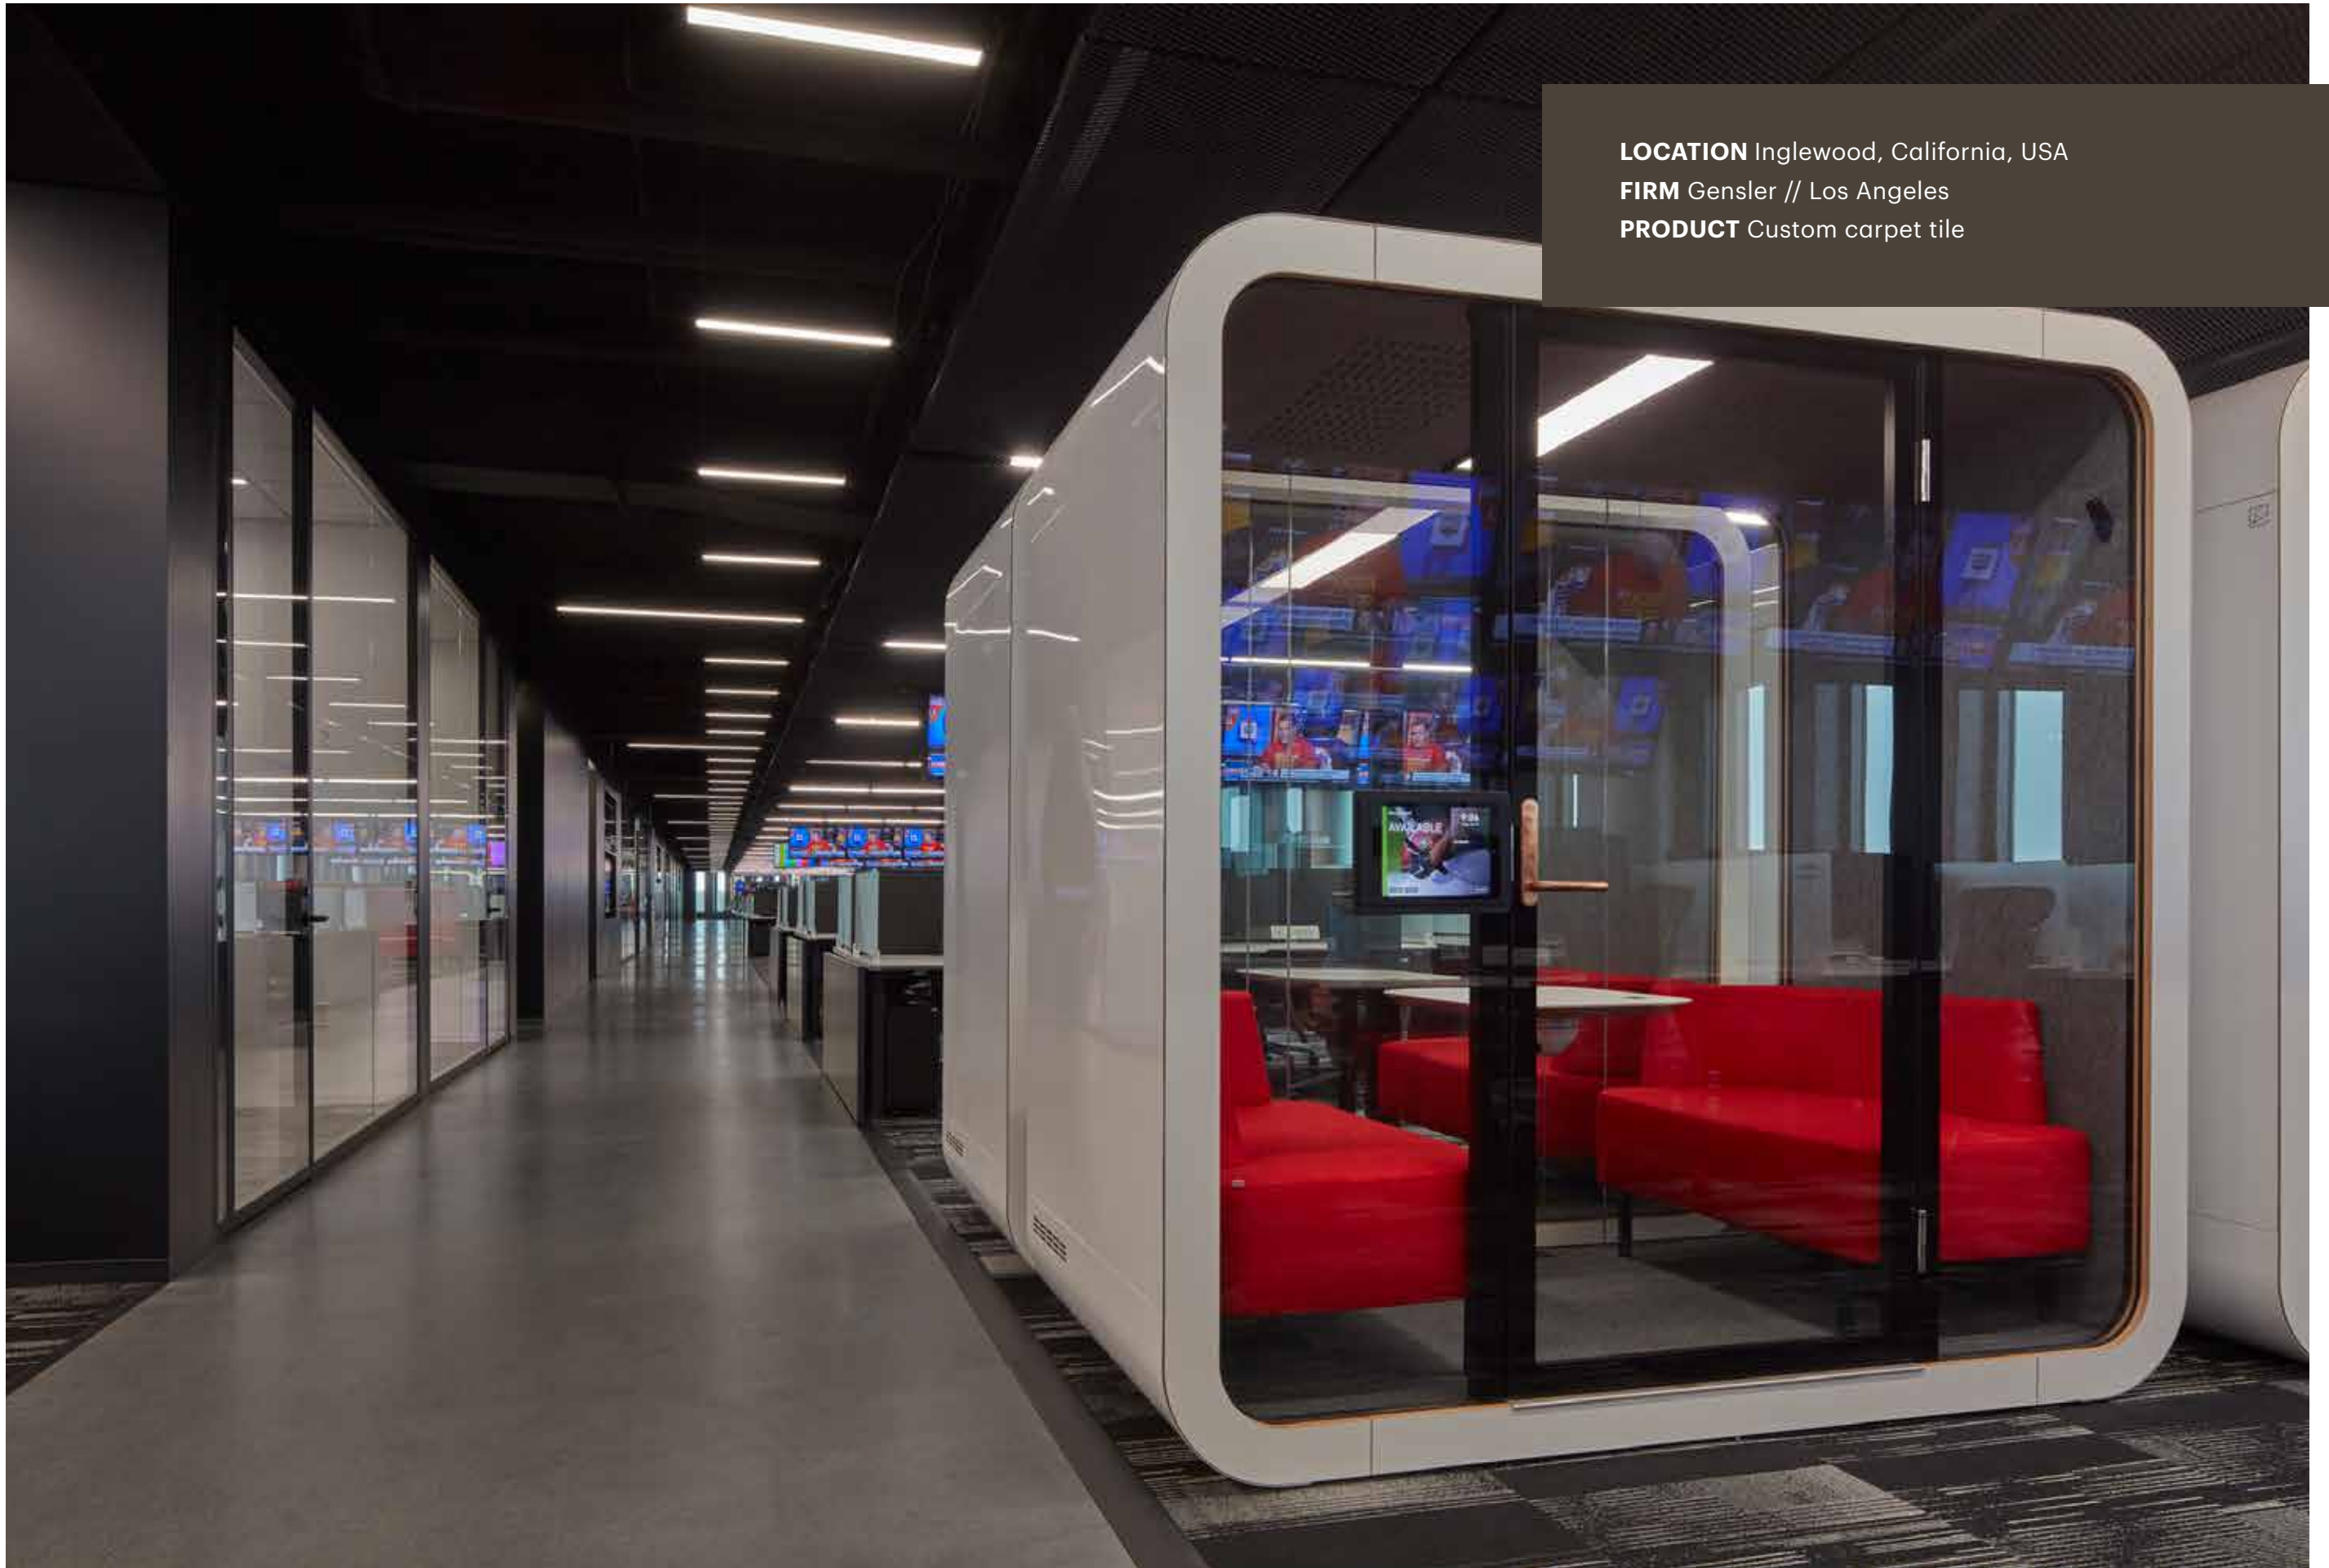

NFL Game Day Media Headquarters

LOCATION Inglewood, California, USA
FIRM Gensler // Los Angeles
PRODUCT Custom carpet tile