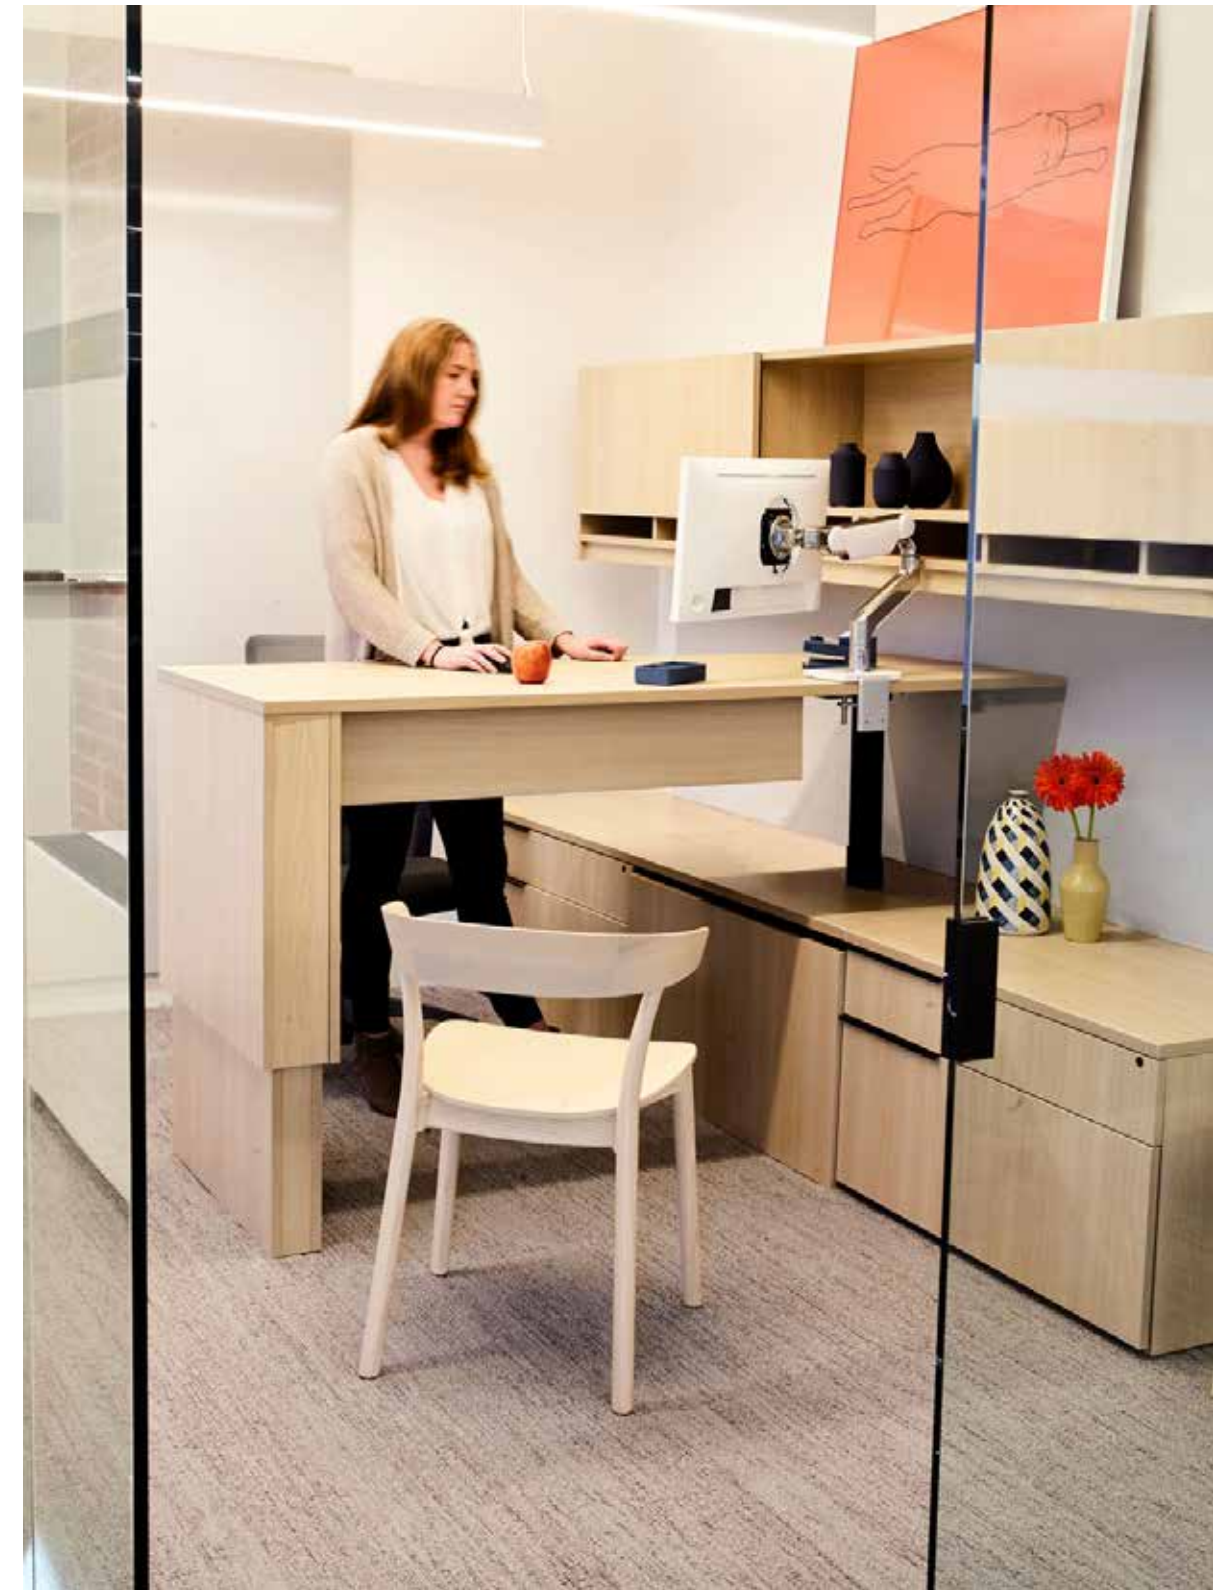

Global Financial Institution

LOCATION Chicago, Illinois, USA

FIRM IA Interior Architects // Chicago

PRODUCT Solitude Collection

The 17-floor corporate office in a new construction high-rise reflects the brand's history, supports a variety of agile and inclusive working environments, and accommodates space changes for future office efficiency