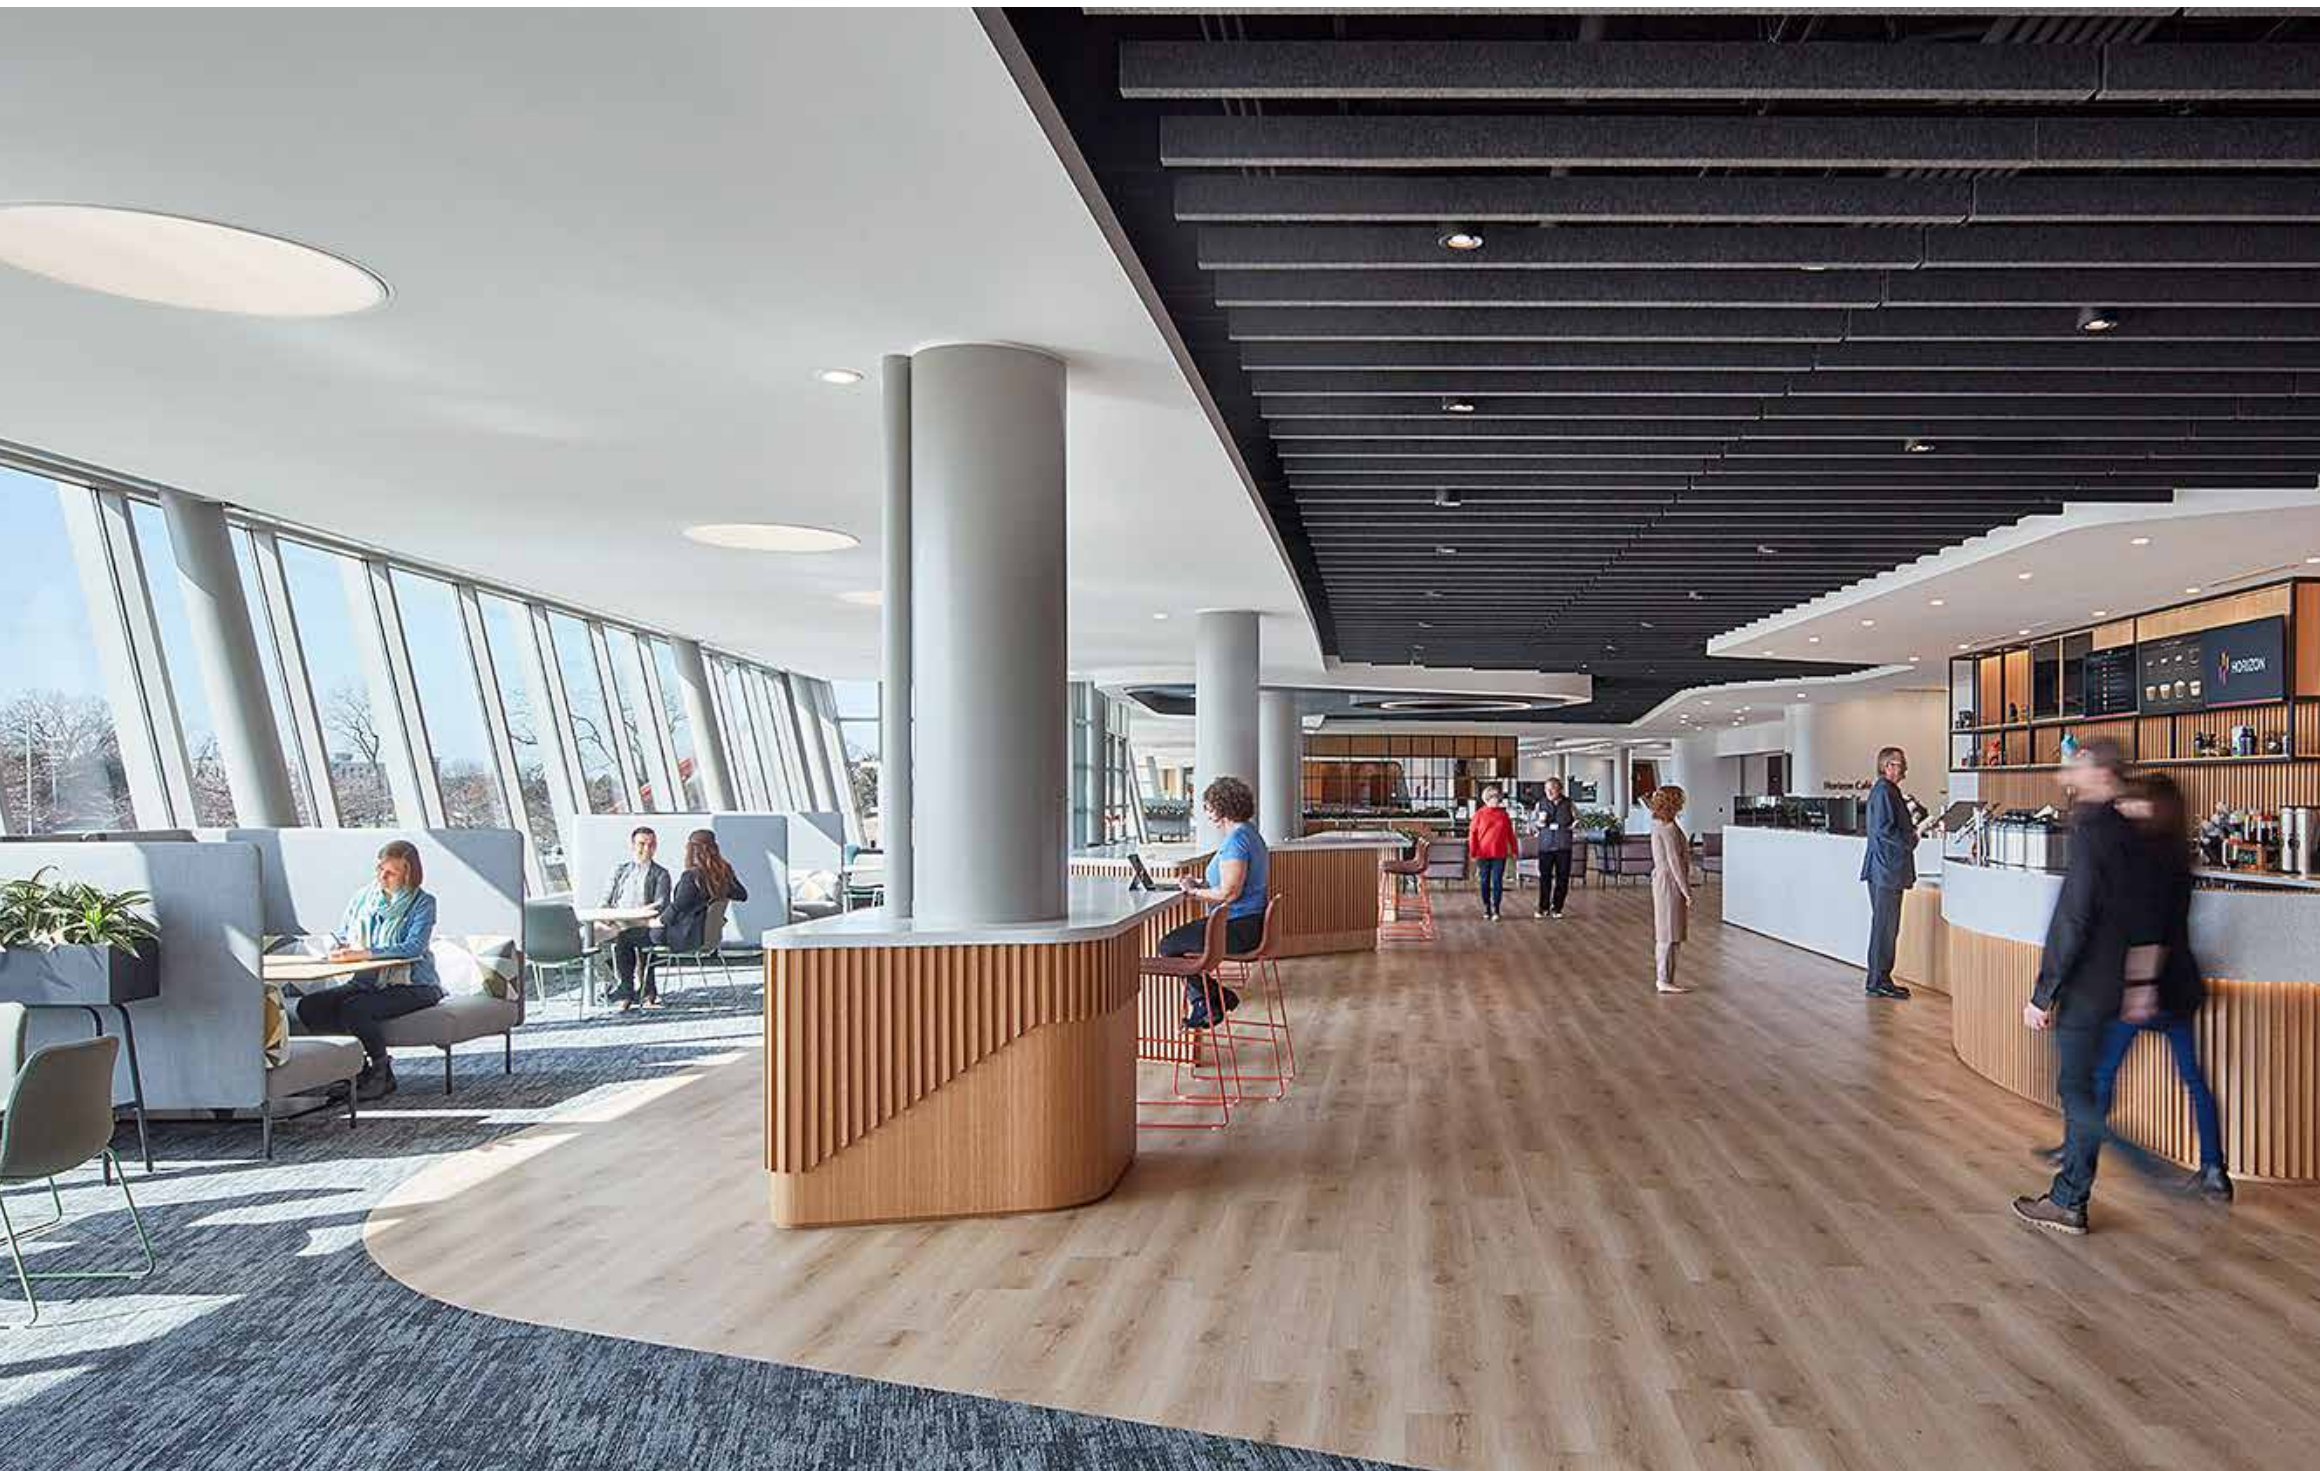

Inspiring spaces
where all people
are heard