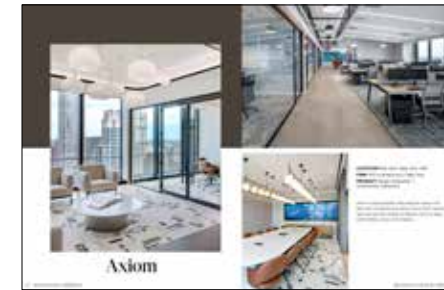

Pages 58-59

Axiom Law, New York, New York
TPG Architecture, New York
Community and Haven Collections, Embrace (Area Rug) in High Atlas (01100) and Familiar (Carpet Tile 5T235) in Griego (35516)
Photography by Veronica Bean on Behalf of TPG Architecture