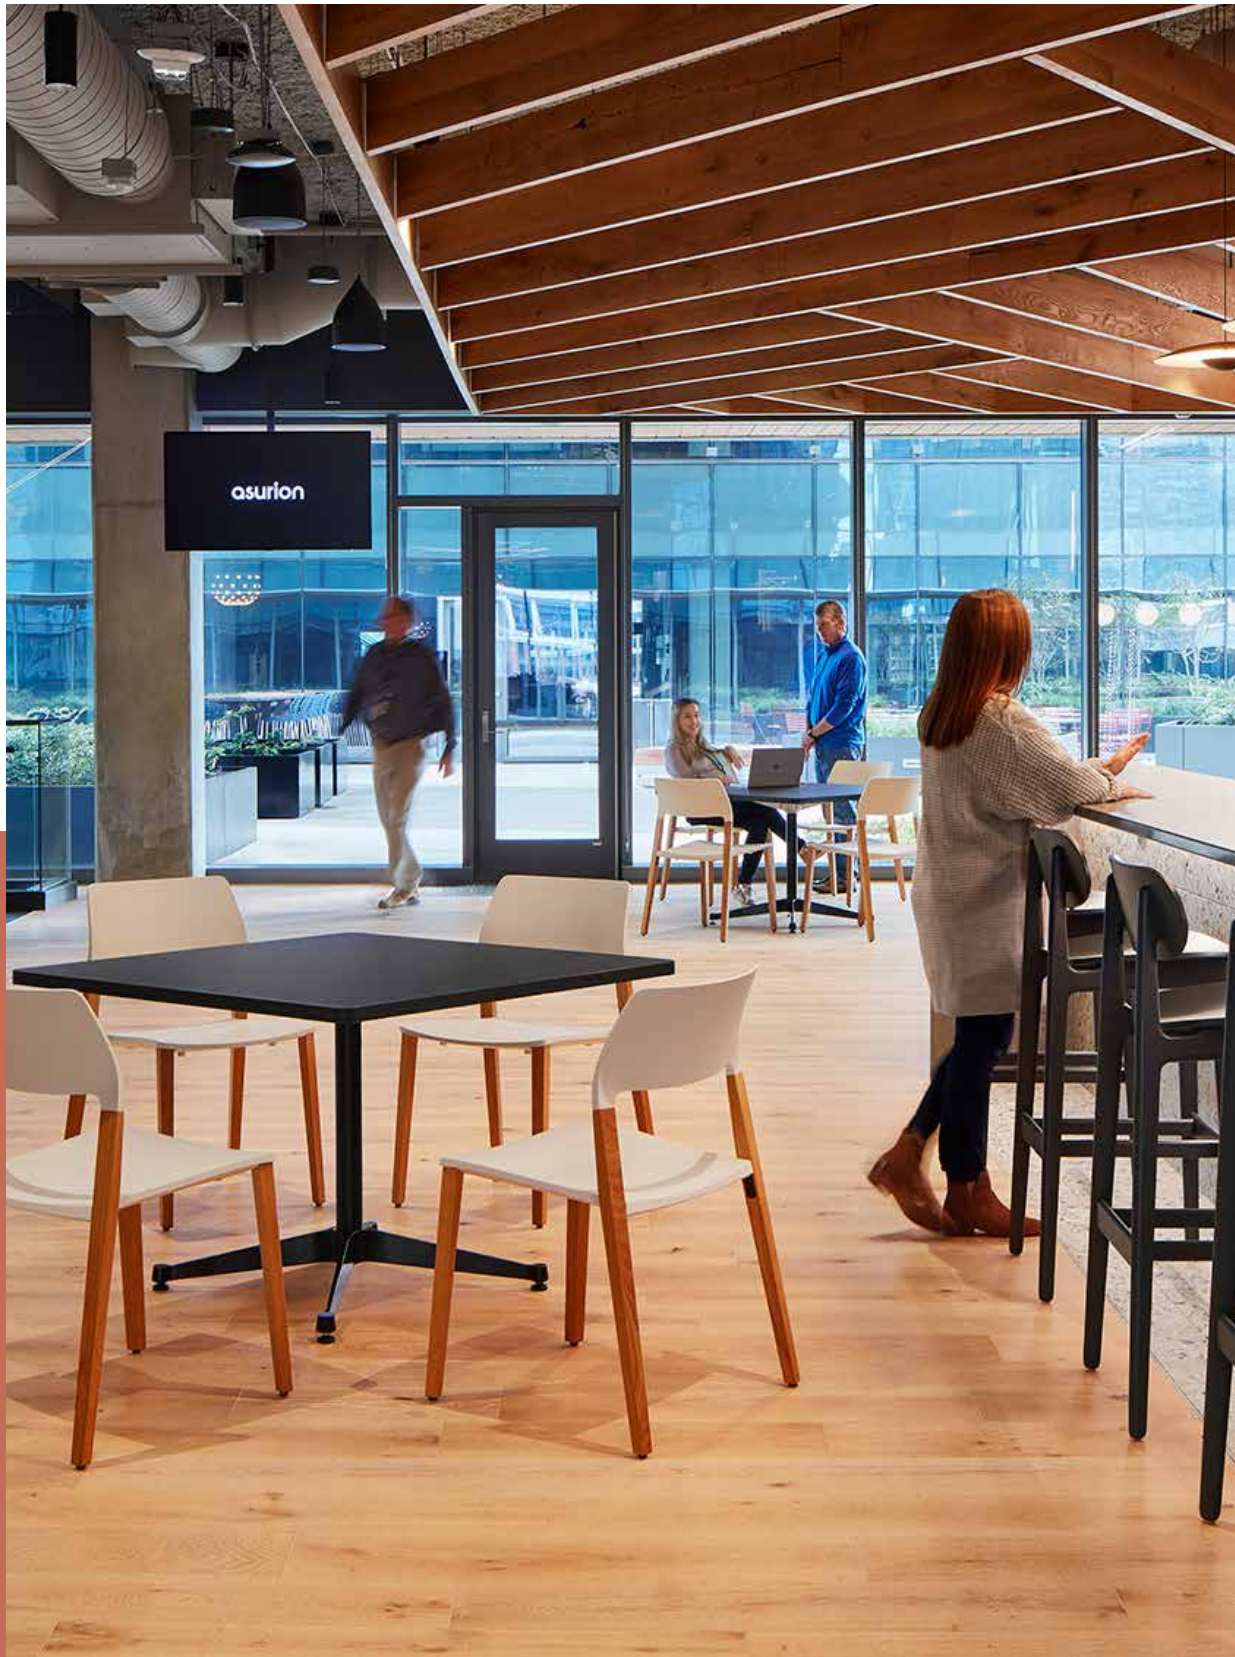

Make back to work
a warm welcome home