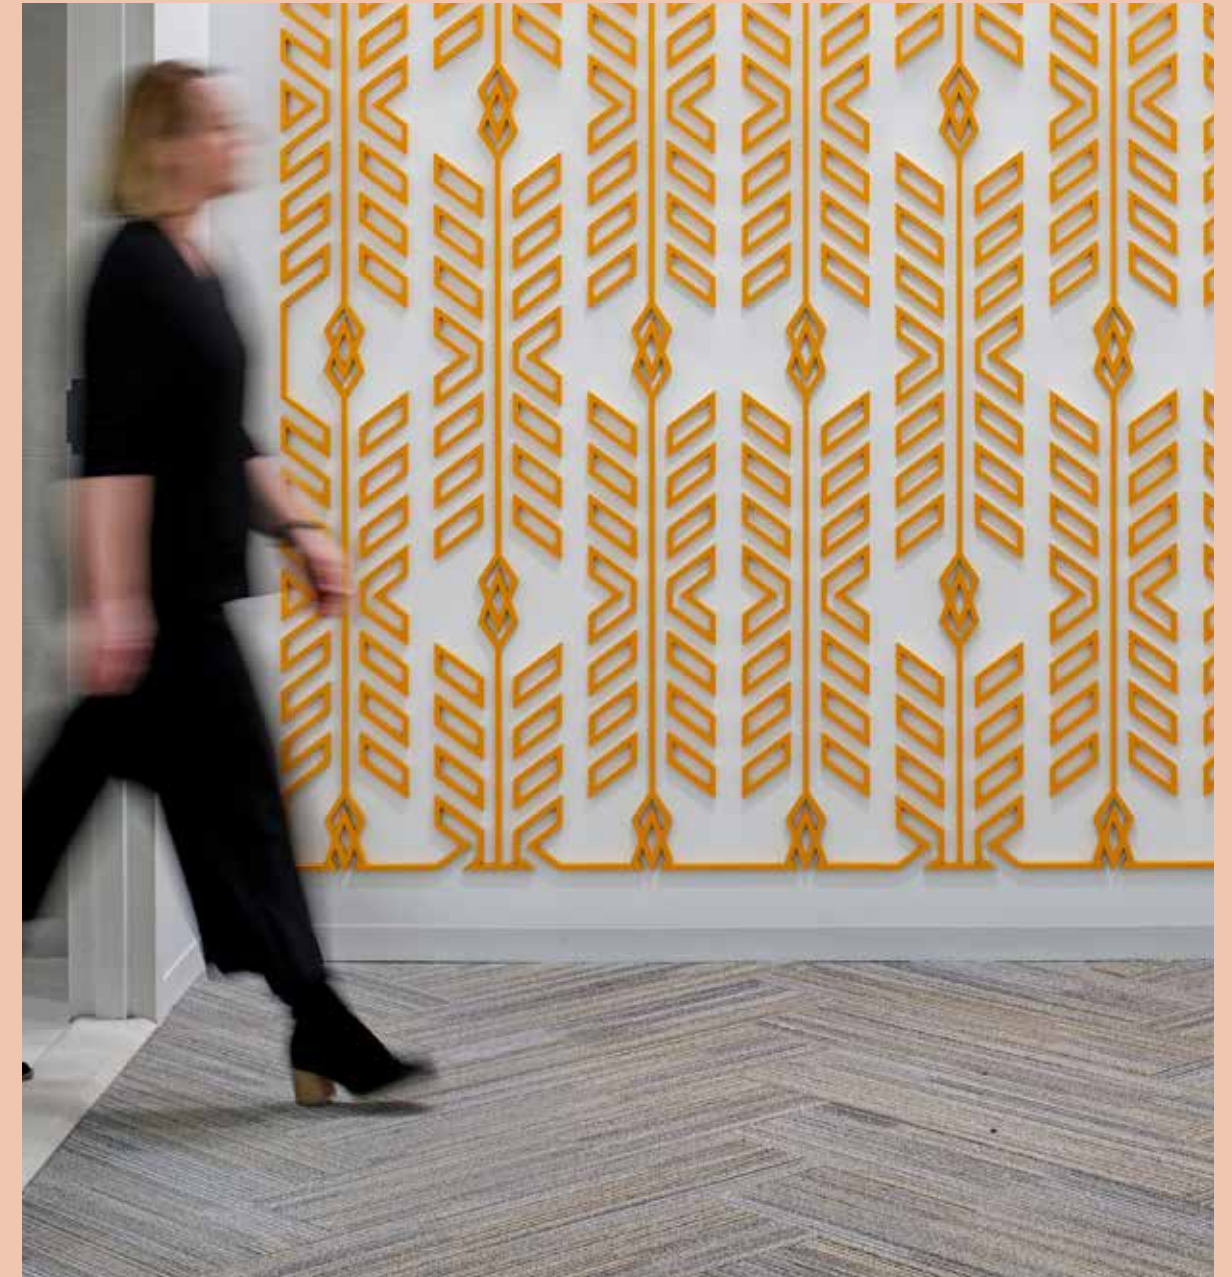

Design requires focus not only on the space, but on delivering a great employee experience. Experiment with flooring color, pattern and texture to encourage flexibility and movement through spaces.