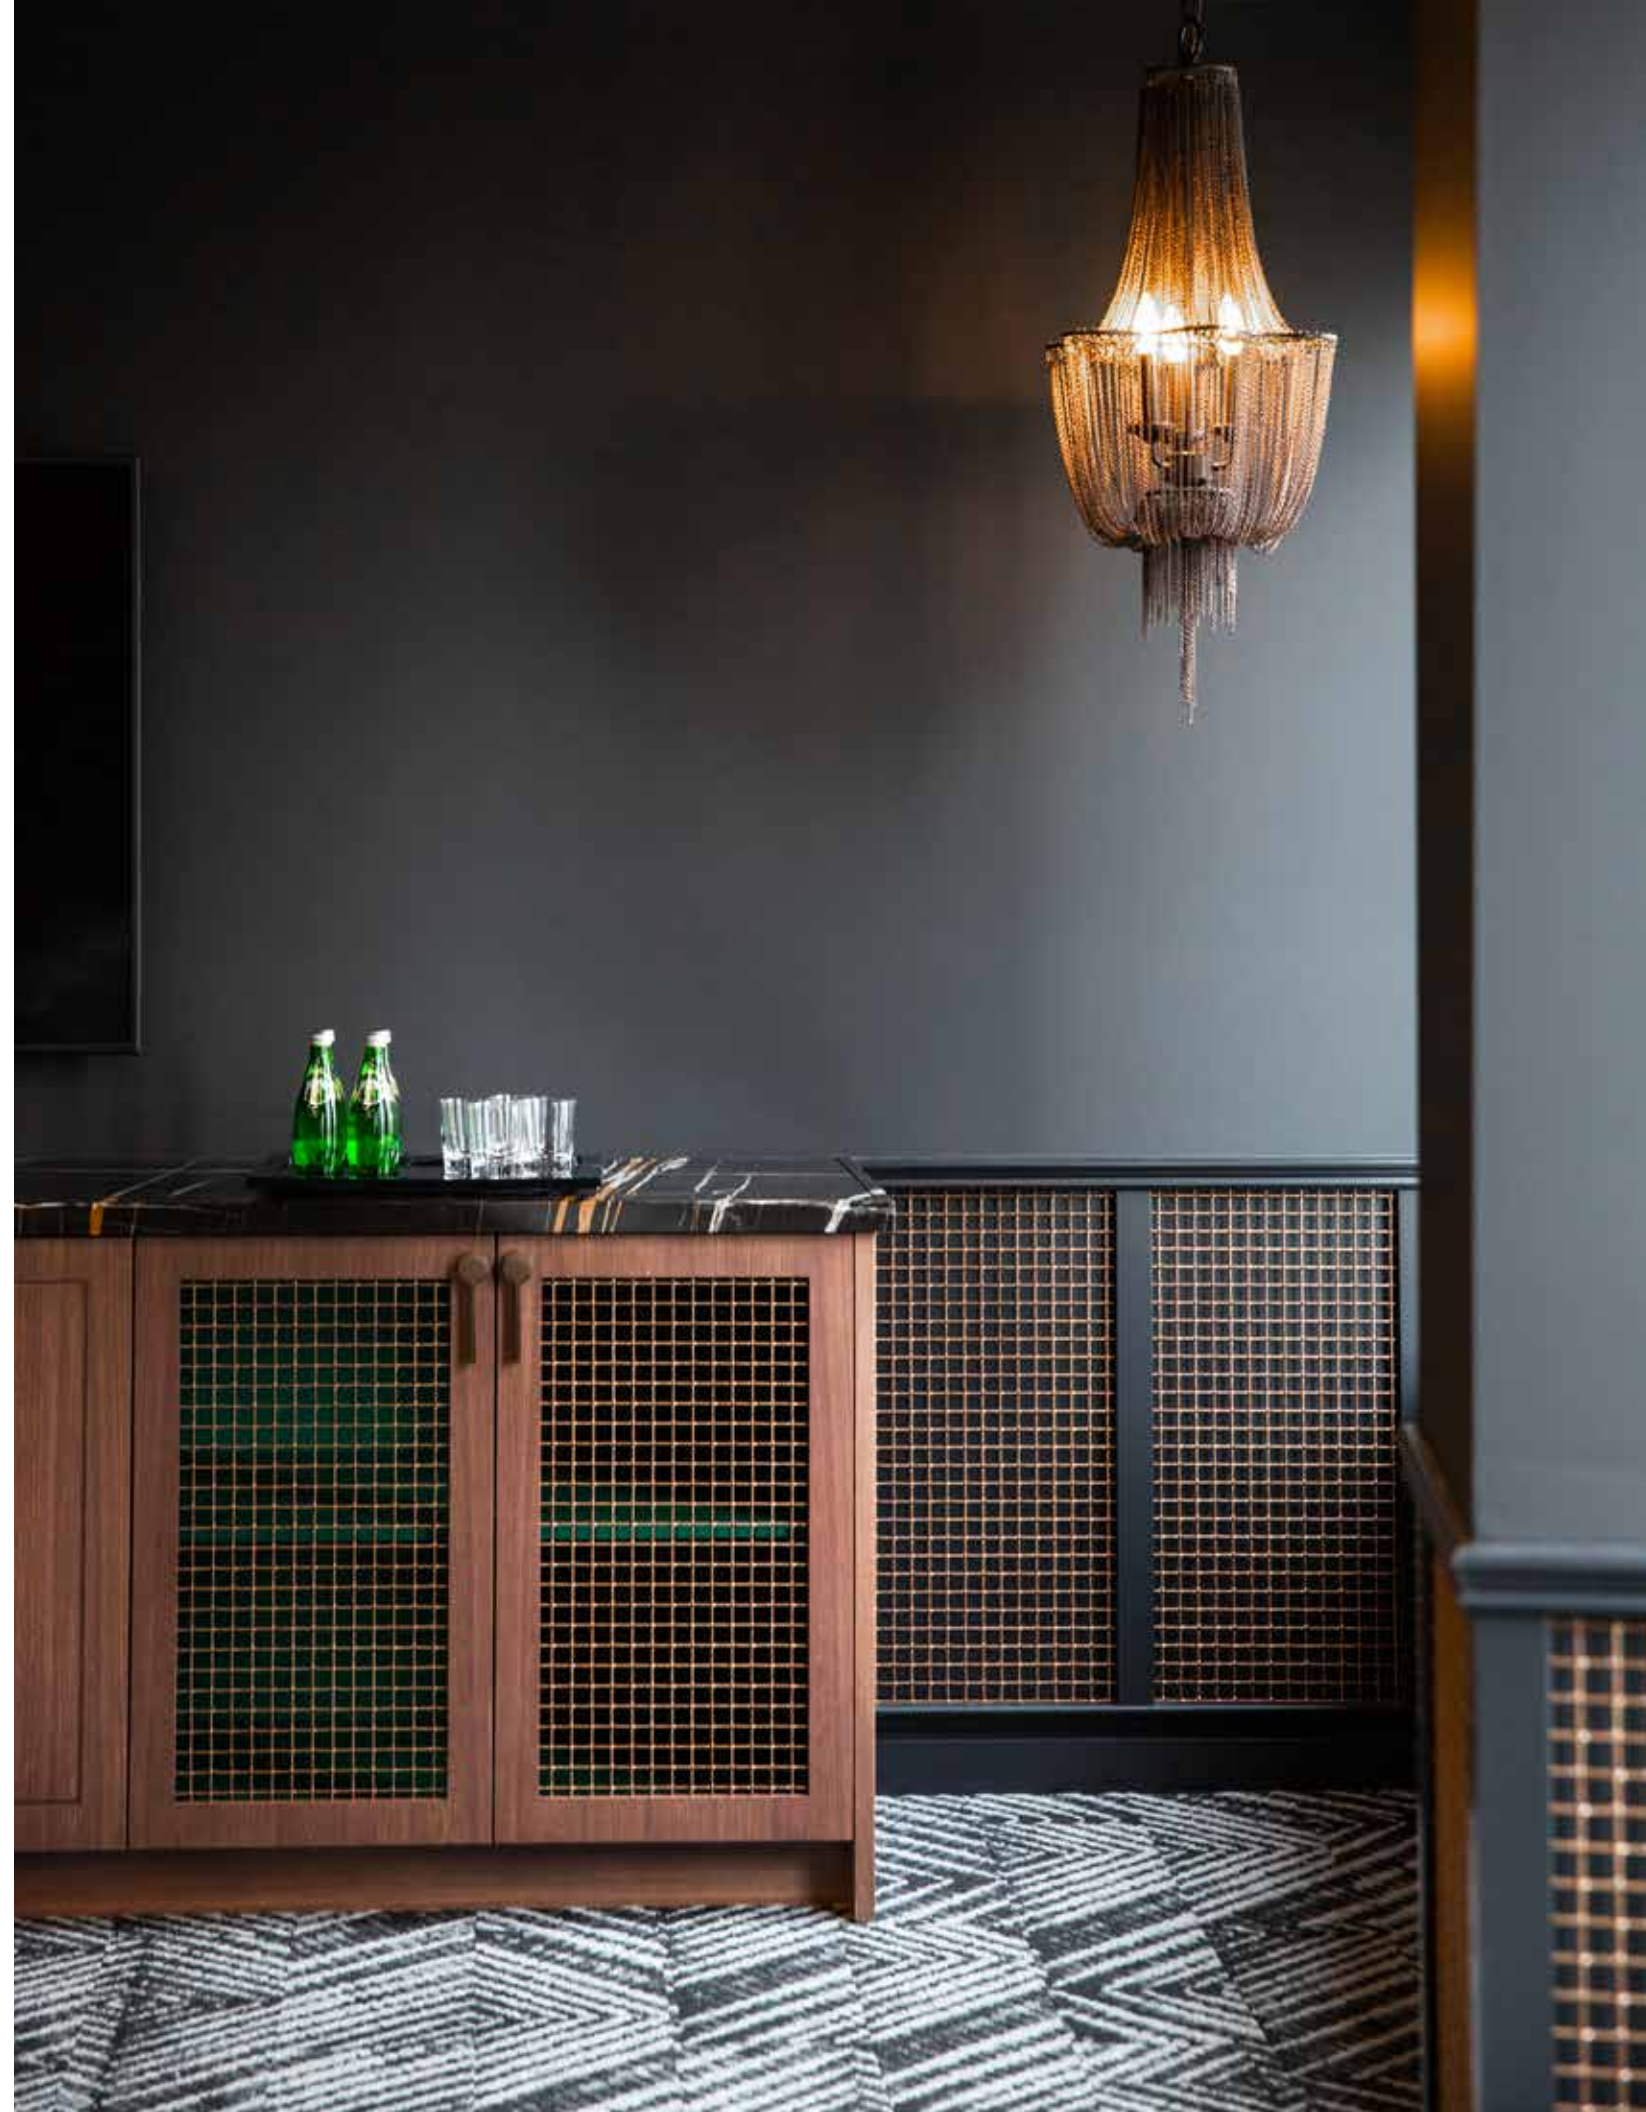

ShawContract®

At the heart of Shaw Contract we create products and solutions that positively impact people and the planet.

We are design optimists.